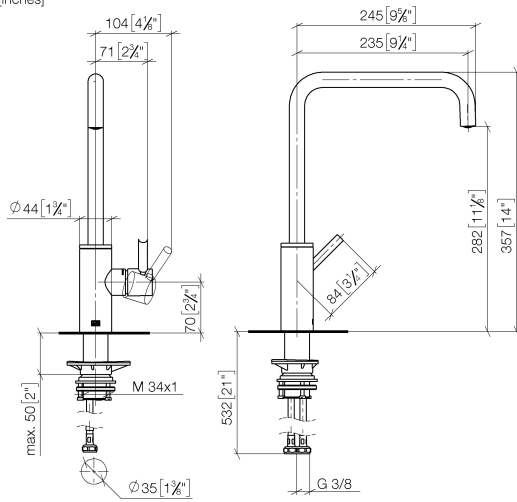

**Recommended miscellaneous**

**Swivel limitation set -** 12 820 970 90

**Recommended miscellaneous**

**Strainer waste with control handle - Chrome** 10 712 970-00

**Recommended miscellaneous**

**Dispenser without rosette - Chrome** 82 424 970-00

33 815 861

mm [inches]

**Flow rate chart**

**Certificates**

LGA\_38642.

WRAS\_240102021.

33 815 861

**Spare parts list**

No.	Item Number	Name	Quantity used	Delivery time
1	90 28 22 284 00-00	spout	1	10
2	90 15 05 042 00 90	cartridge	1	2
3	09 24 04 266 90	nut	1	2
4	90 28 30 052 00-00	cover	1	10
5	90 20 66 033 00-00	handle	1	10
6	04 23 10 044 08 90	fixing set	1	2
7	04 30 04 101 00 90	hose	2	2