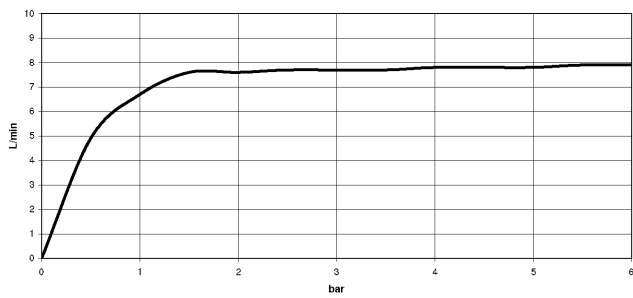

33 815 861

- 235mm projection
- pivotable spout 360°
- Optional swivel limiter available with swivel limiter set 12 820 970 90
- air-enriched flow
- max. flow 8 l/min at 3 bar flow pressure
- lead-free
- This product can help a building meet the requirements of Green Building Rating Systems, e.g. LEED®, BREEAM®, DGNB

**Recommended miscellaneous**

**Swivel limitation set -** 12 820 970 90

**Recommended miscellaneous**

**Strainer waste with control handle - Chrome** 10 712 970-00

**Recommended miscellaneous**

**Dispenser without rosette - Chrome** 82 424 970-00

33 815 861

mm [inches]

**Flow rate chart**

**Certificates**

LGA\_38642.

WRAS\_240102021.

33 815 861

**Spare parts list**