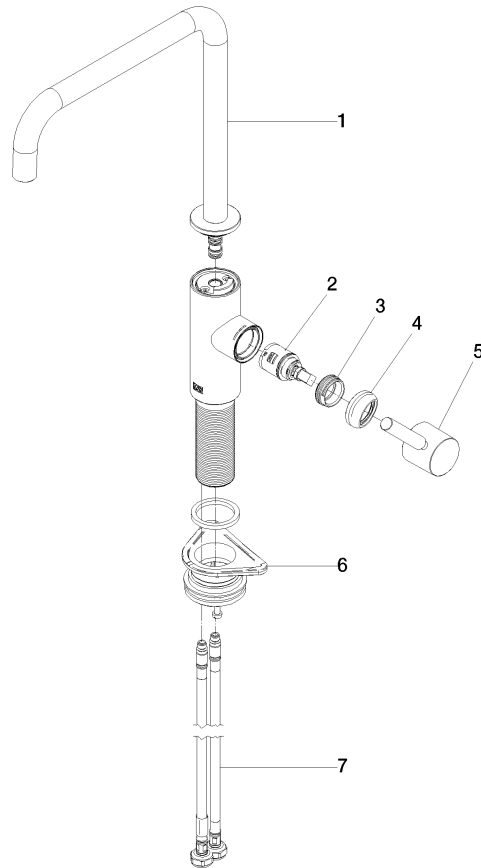

33 815 861

- 235mm projection
- pivotable spout 360°
- Optional swivel limiter available with swivel limiter set 12 820 970 90
- air-enriched flow
- max. flow 8 l/min at 3 bar flow pressure
- lead-free
- This product can help a building meet the requirements of Green Building Rating Systems, e.g. LEED®, BREEAM®, DGNB

**Recommended miscellaneous**

**Swivel limitation set -** 12 820 970 90

**Recommended miscellaneous**

**Strainer waste with control handle - Chrome** 10 712 970-00

**Recommended miscellaneous**

**Dispenser without rosette - Chrome** 82 424 970-00

33 815 861

mm [inches]

**Flow rate chart**

**Certificates**

LGA\_38642.

WRAS\_240102021.

33 815 861

**Spare parts list**

No.	Item Number	Name	Quantity used	Delivery time
1	90 28 22 284 00-00	spout	1	10
2	90 15 05 042 00 90	cartridge	1	2
3	09 24 04 266 90	nut	1	2
4	90 28 30 052 00-00	cover	1	10
5	90 20 66 033 00-00	handle	1	10
6	04 23 10 044 08 90	fixing set	1	2
7	04 30 04 101 00 90	hose	2	2